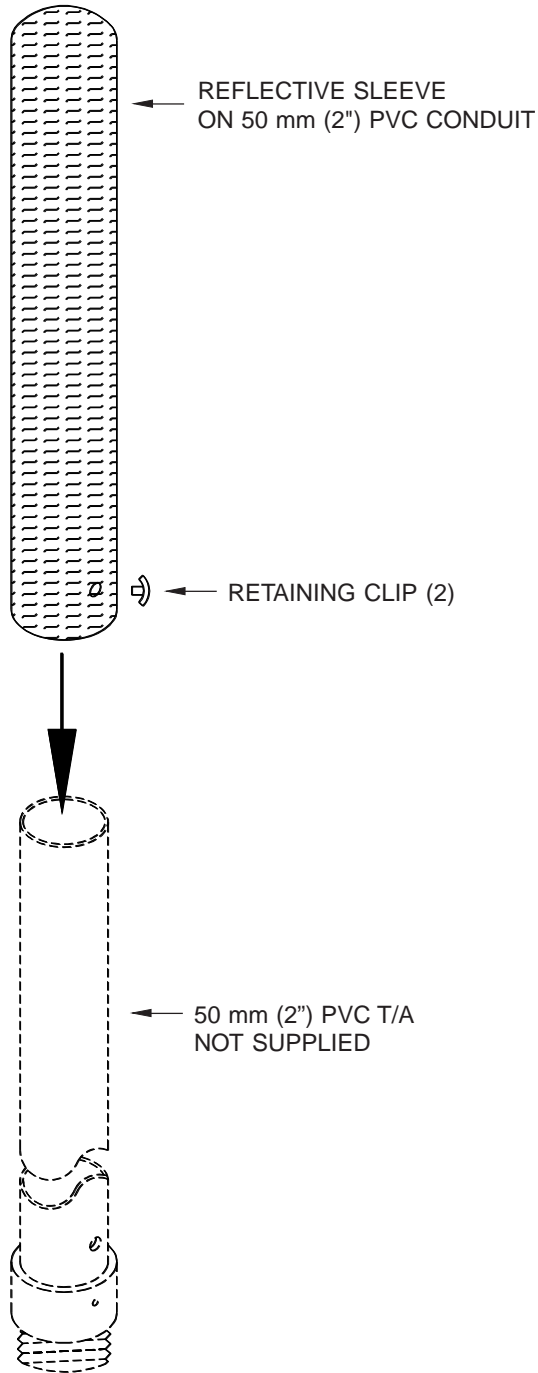

Cut Sheet

Model: **LITR 600-2T-X-SL**
Sleeve Only

ORDERING INFORMATION

LITR 6002T

☐ **SL**

Blue — **B**
Yellow — **Y**
Red — **R**
Green — **G**
White — **W**

Creation Date: 10/29/02

Approved By:

Revisions: 11/12/02SM
Misc. text changes.

Rev. No.: 03

Rev. Approval:

Drawn By: Steve McCarley

Approval Date:

Rev. Date:

REGINALD BENNETT INTERNATIONAL INC. **RBI**

"OUR PRODUCTS SAVE LIVES"

835 Westney Road South, Unit 12, Ajax, Ontario, Canada L1S-3M4; Ph. (905) 686-8833, Fax (905) 686-5619