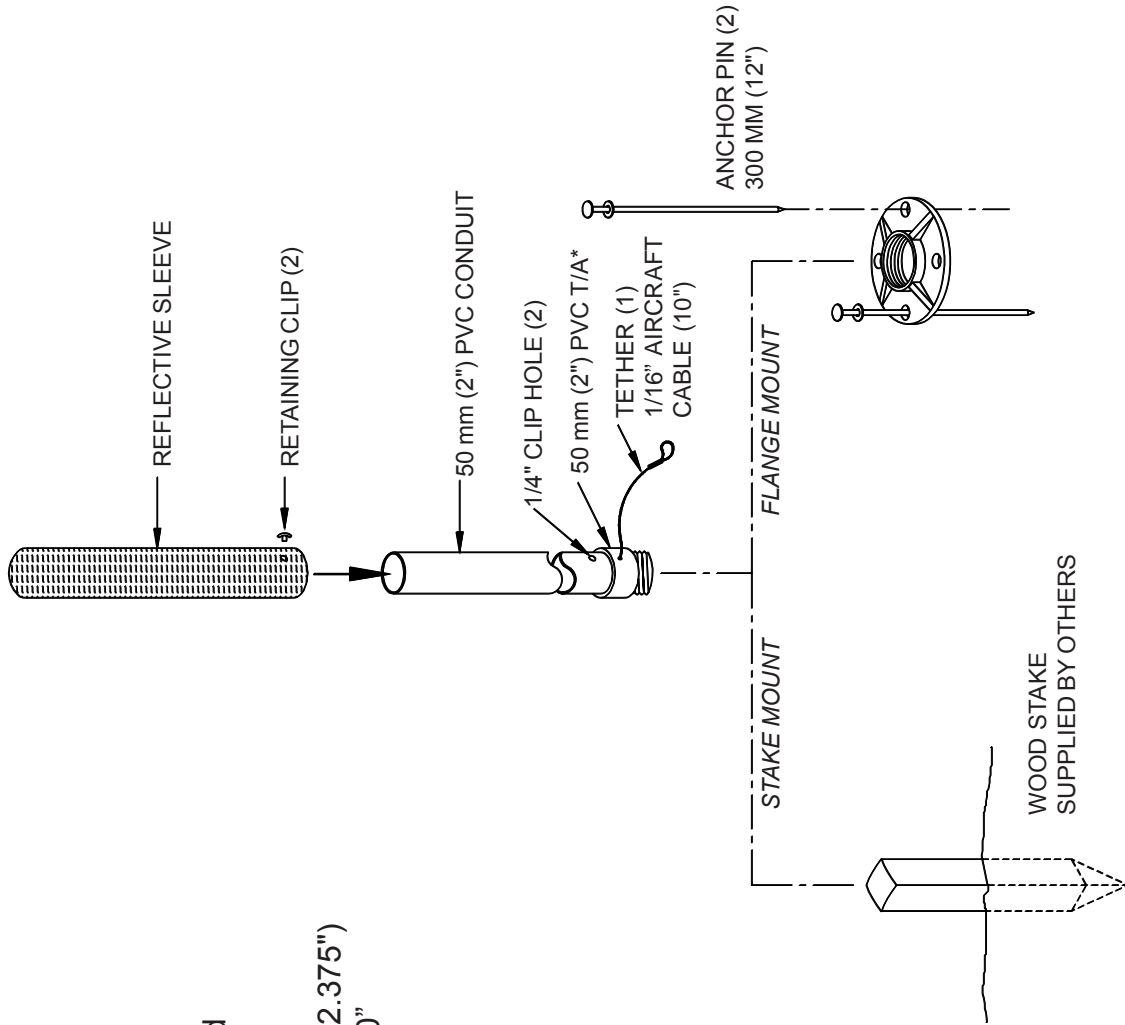

LITR - 600-2T - LOW INTENSITY TAXIWAY REFLECTOR

FEATURES

- Removable Reflective Sleeve
- Extremely Visible - Even Infrared
- Omnidirectional
- Frangible and Durable
- OAH 600 mm (24"), OD 60 mm (2.375")
- Aircraft Cable Tether - 1/16" X 10"

ORDERING INFORMATION

LITR 6002T

Blue — **B**
 Yellow — **Y**
 Red — **R**
 Green — **G**
 White — **W**

Stake Mount — **1**
 With PVC T/A — **2**
 With Flange & Pins — **3**
 Sleeve Only — **SL**

Creation Date: 04/09/01