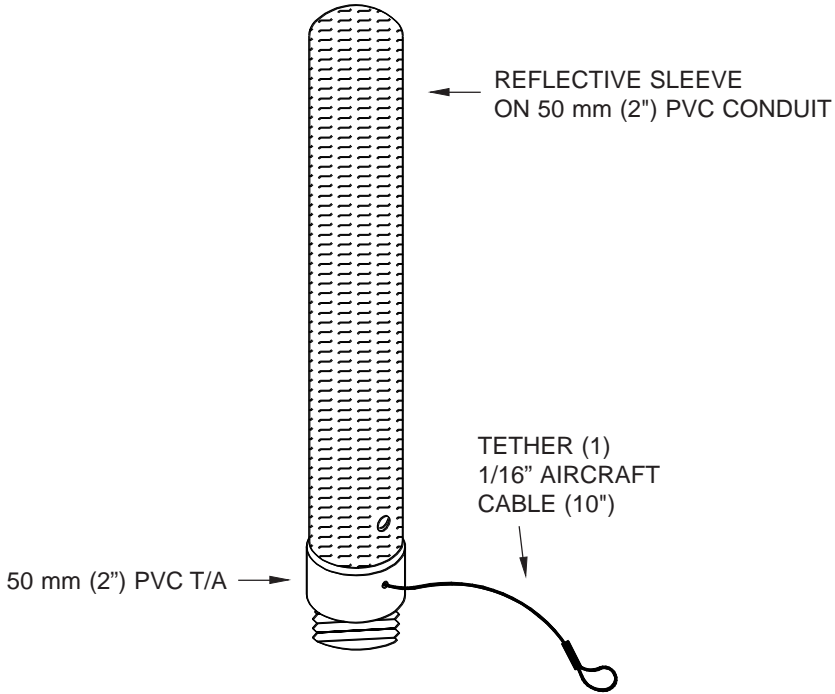

Cut Sheet

Model: **LITR 600-2T-X-2**
With PVC T/A

ORDERING INFORMATION

LITR 6002T

2

Blue — **B**
 Yellow — **Y**
 Red — **R**
 Green — **G**
 White — **W**

Note: Tighten LITR To Existing Mounting Prior To Attaching Tether