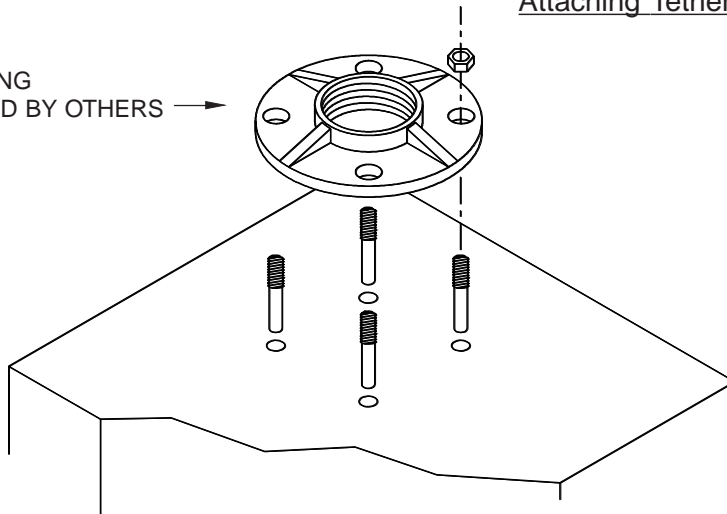

Note: Tighten LITR To Existing Mounting Prior To Attaching Tether

MOUNTING SUPPLIED BY OTHERS