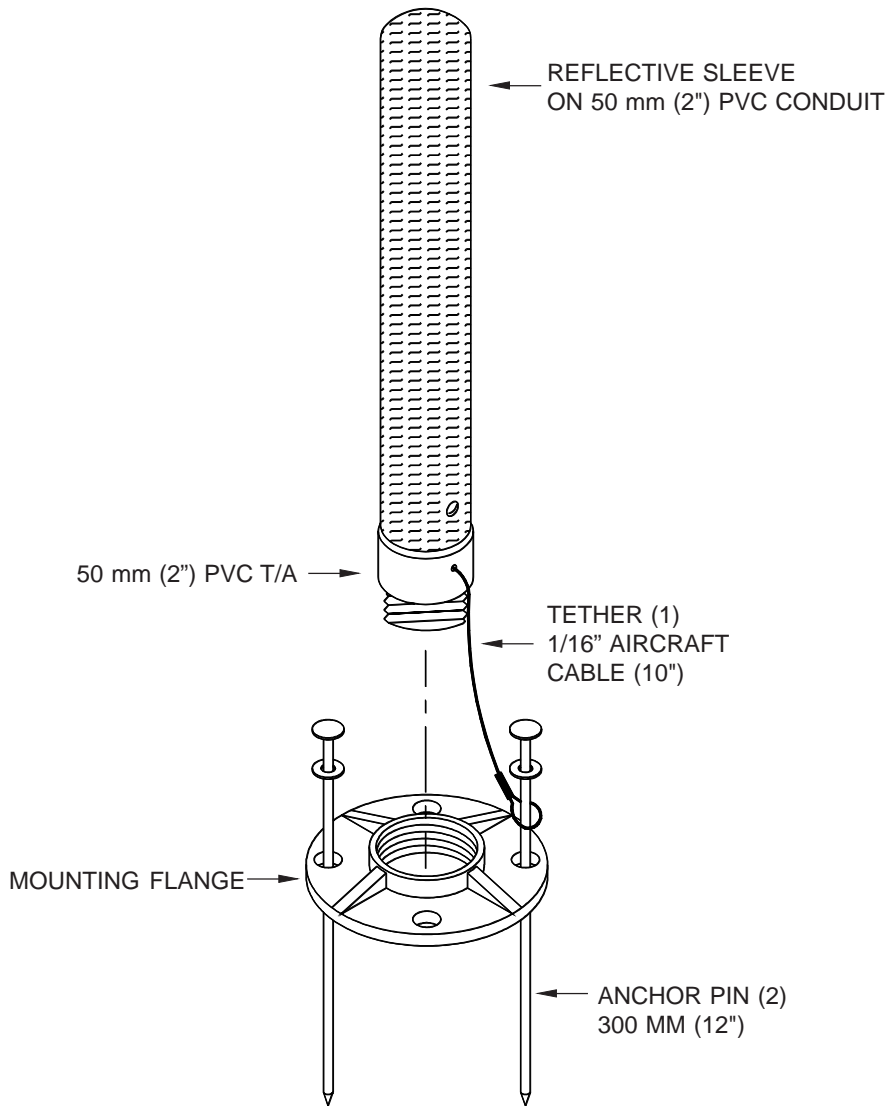

Model: **LITR 600-2T-X-3**
With Flange & Pins

ORDERING INFORMATION

LITR 6002T

Blue — **B**
 Yellow — **Y**
 Red — **R**
 Green — **G**
 White — **W**

Creation Date: 10/29/02	Approved By:	Revisions: 11/12/02SM	Rev. No.: 04	Rev. Approval:
Drawn By: Steve McCarley	Approval Date:	Misc. text changes.		Rev. Date: