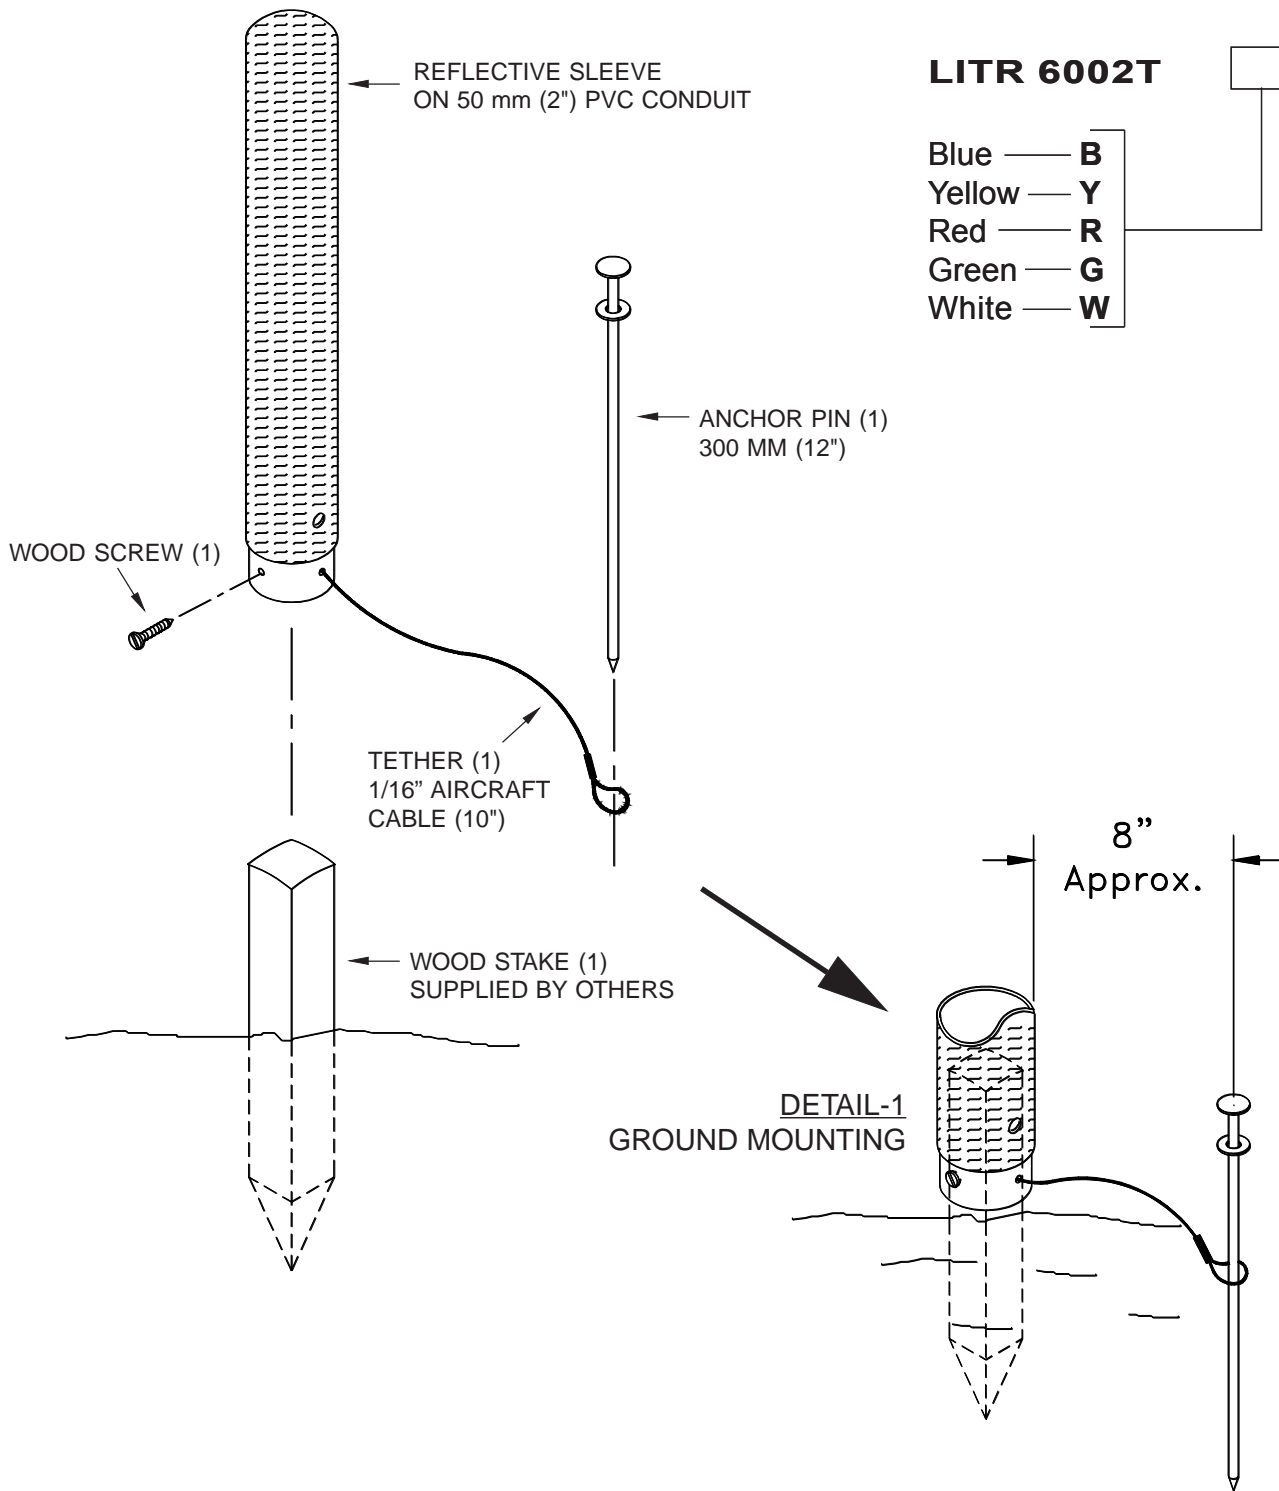

Cut Sheet

Model: **LITR 600-2T-X-1**
Stake Mount

ORDERING INFORMATION

LITR 6002T

☐ **1**

- Blue — **B**
- Yellow — **Y**
- Red — **R**
- Green — **G**
- White — **W**

Creation Date: 10/29/02

Approved By:

Revisions: 11/27/02SM

Rev. No.: 05

Rev. Approval:

Drawn By: Steve McCarley

Approval Date:

Show tether connected; Remove one wood screw.

Rev. Date:

REGINALD BENNETT INTERNATIONAL INC. **RBI**

"OUR PRODUCTS SAVE LIVES"

835 Westney Road South, Unit 12, Ajax, Ontario, Canada L1S-3M4; Ph. (905) 686-8833, Fax (905) 686-5619