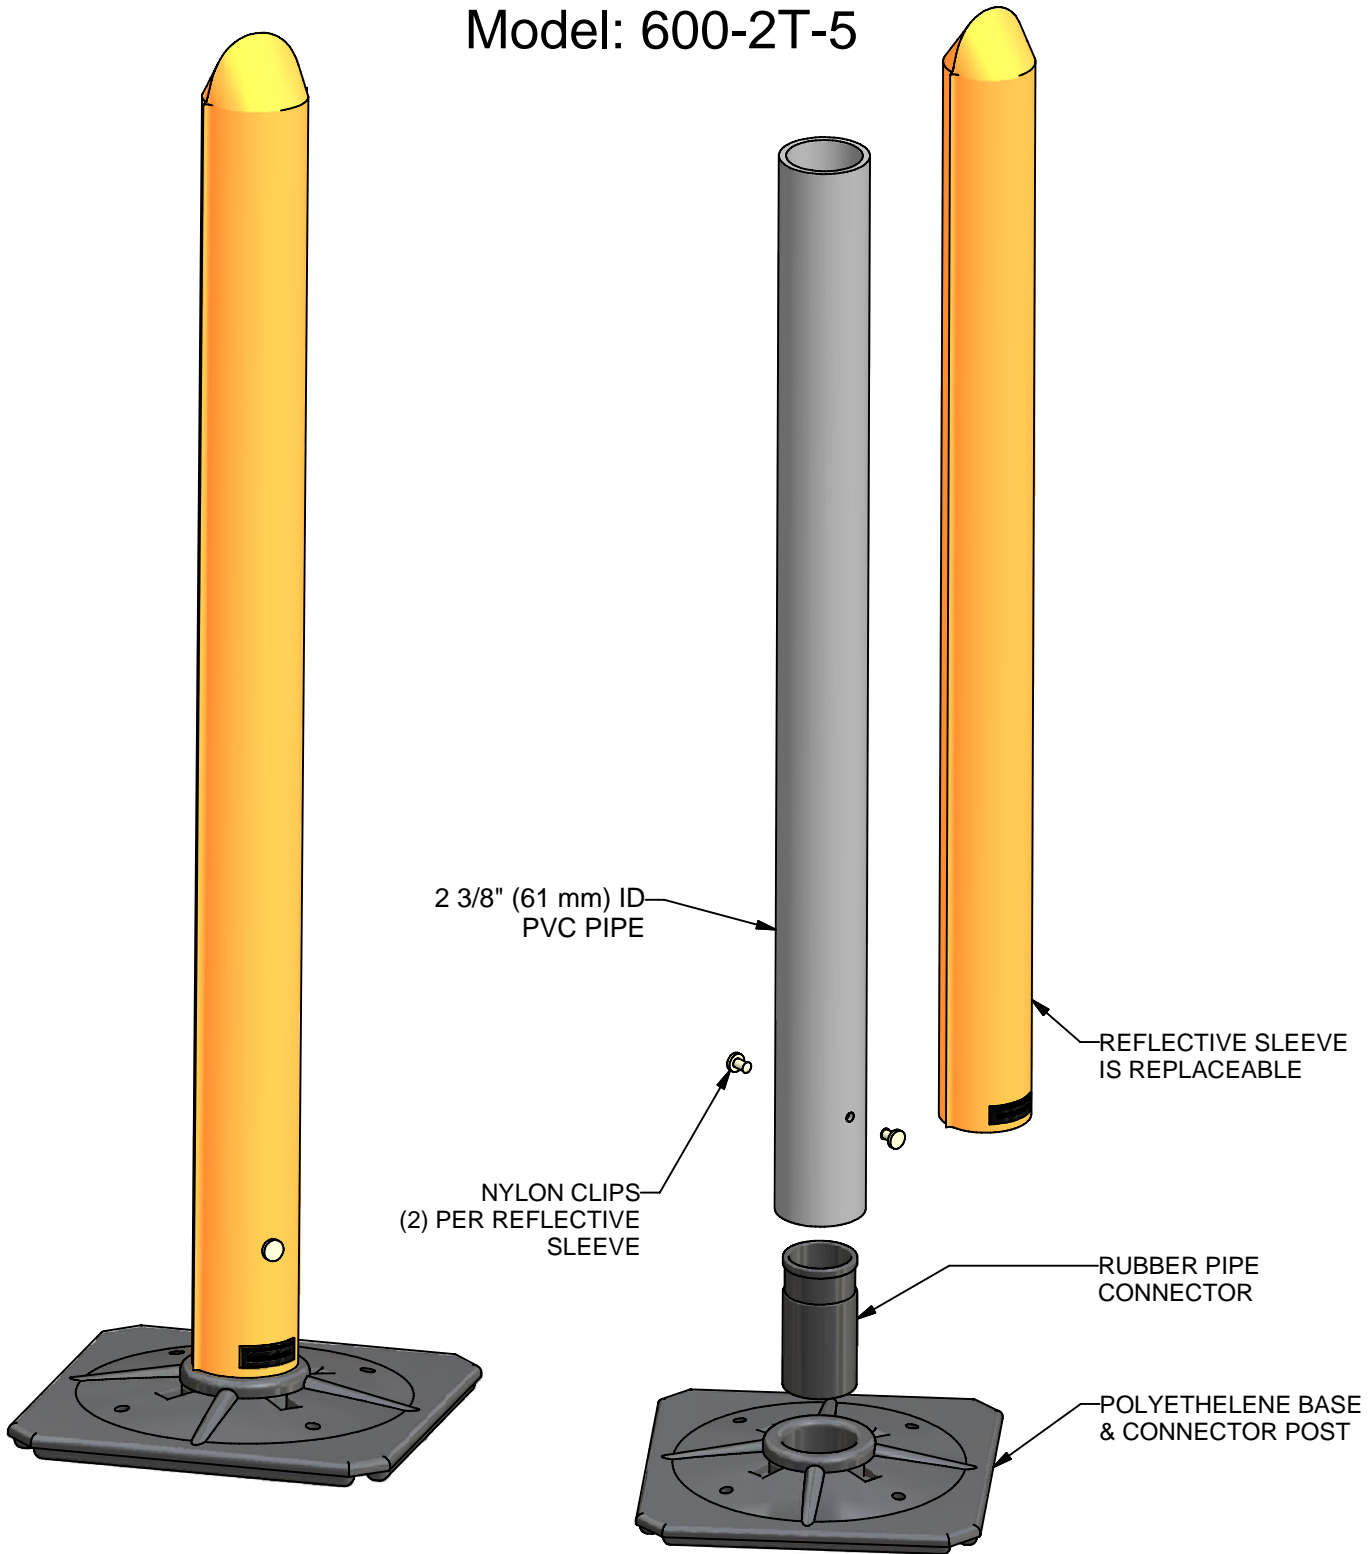

Taxiway Reflector Model: 600-2T-5

B

B

A

A

2 3/8" (61 mm) ID
PVC PIPE

NYLON CLIPS
(2) PER REFLECTIVE
SLEEVE

REFLECTIVE SLEEVE
IS REPLACEABLE

RUBBER PIPE
CONNECTOR

POLYETHELENE BASE
& CONNECTOR POST

NOTES:

REGINALD BENNET INTERNATIONAL Inc. RBI "OUR PRODUCTS SAVE LIVES"	DRAWING TITLE: Taxiway Reflector, Model: 600-2T-5				MATERIAL: N/A		
	DRAWN BY: Steve McCarley	DATE: 10/06/05	APPD. BY:	APPD. DATE:	REV.No.:	DATE:	INT'L:
	CURRENT STATUS WorkInProgress		ENG:				
			MFG:				
FILE NAME: 600-2T-5.idw			SCALE.: NTS (in.)	DRAWING/ASSEMBLY No.: 600-2T-5		ASSM.VER.: 01	