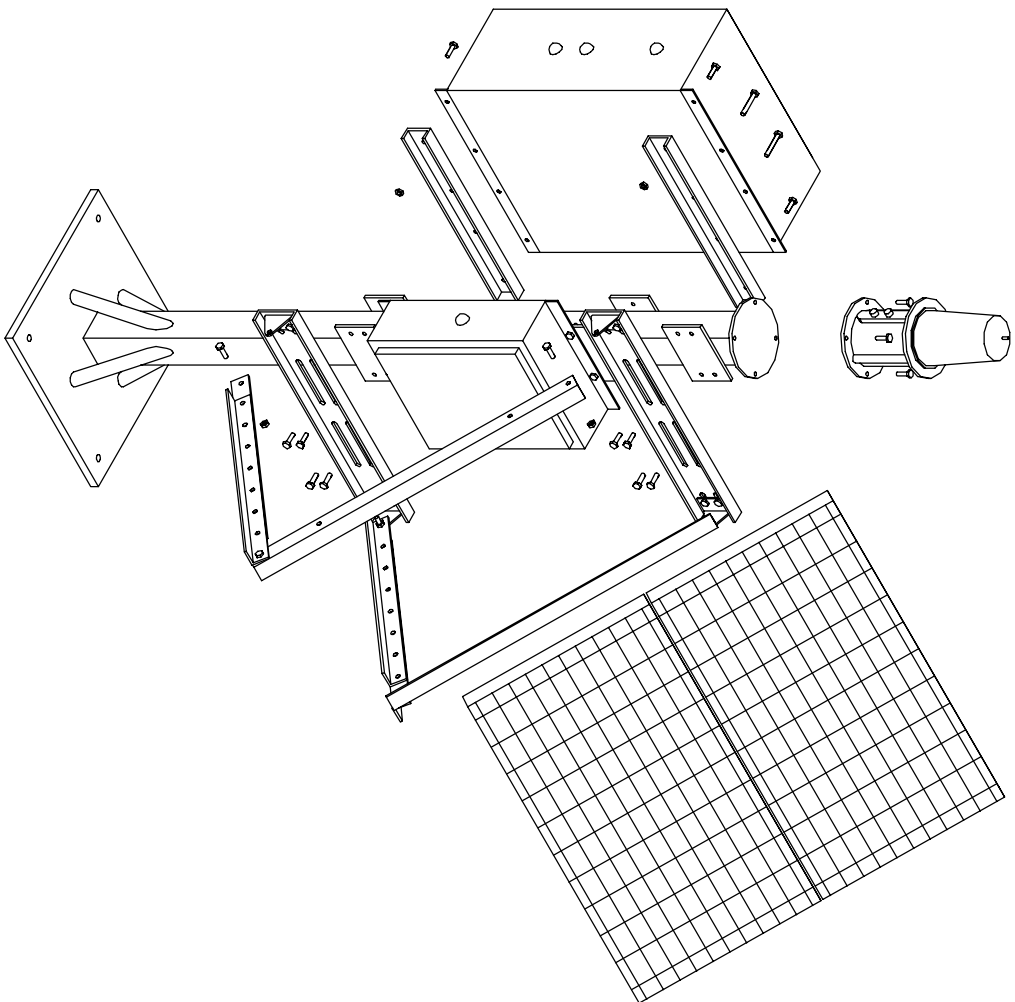

**DETAIL-1**  
**ANTENNA MOUNTS TO TOP**  
**PANEL MOUNTING CHANNEL**

**MEDIUM INTENSITY IDENTIFIER STROBE BEACON SOLAR**

**MODEL: AST-5-RC-D-24-S**

REGINALD BENNETT INTERNATIONAL, Inc.  
**RBI**  
 "OUR PRODUCTS SAVE LIVES"

SCALE:  
 1:15

DATE: (MM/DD/YY)  
 05/27/01  
 FILE NAME:  
 AST-5-RC-D-24-S

DWG No.:  
 AST5RC-A2